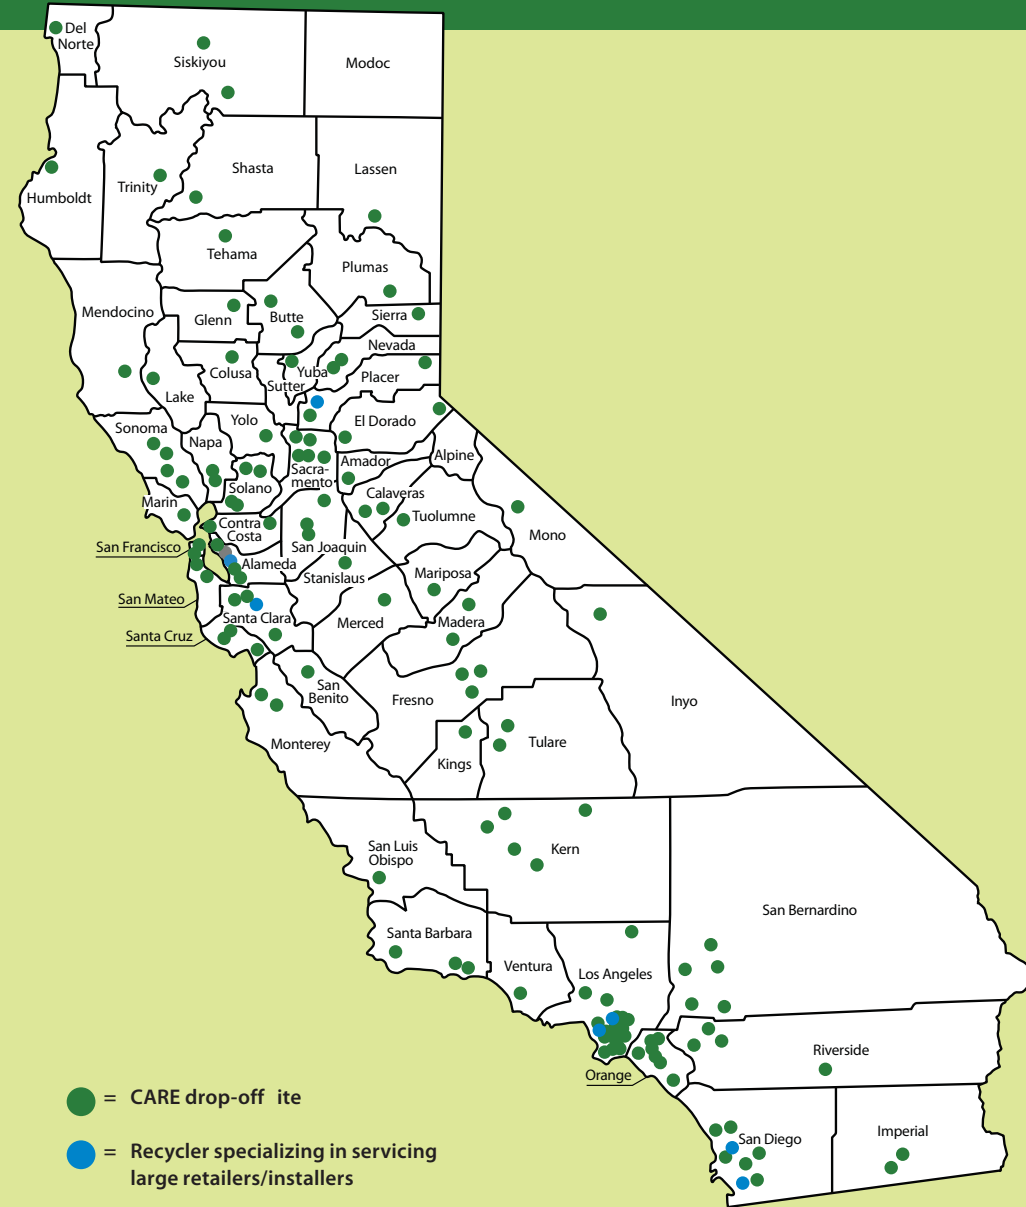

California Public Drop-Off Sites

Carpet America Recovery Effort (CARE)

has a growing network of drop-off locations to recycle used carpet in California. For most up-to-date listings, hours and rates, visit CarpetRecovery.org/CA.

Carpet America Recovery Effort (CARE)

tiene una red de lugares donde se puede dejar alfombras para reciclar en California. Para ver la lista más actualizada de lugares, horarios y tarifas, visite CarpetRecovery.org/CA.

- = CARE drop-off site
- = Recycler specializing in servicing large retailers/installers
- = Independent drop-off site

For an online version of the site map, visit CarpetRecovery.org/CA